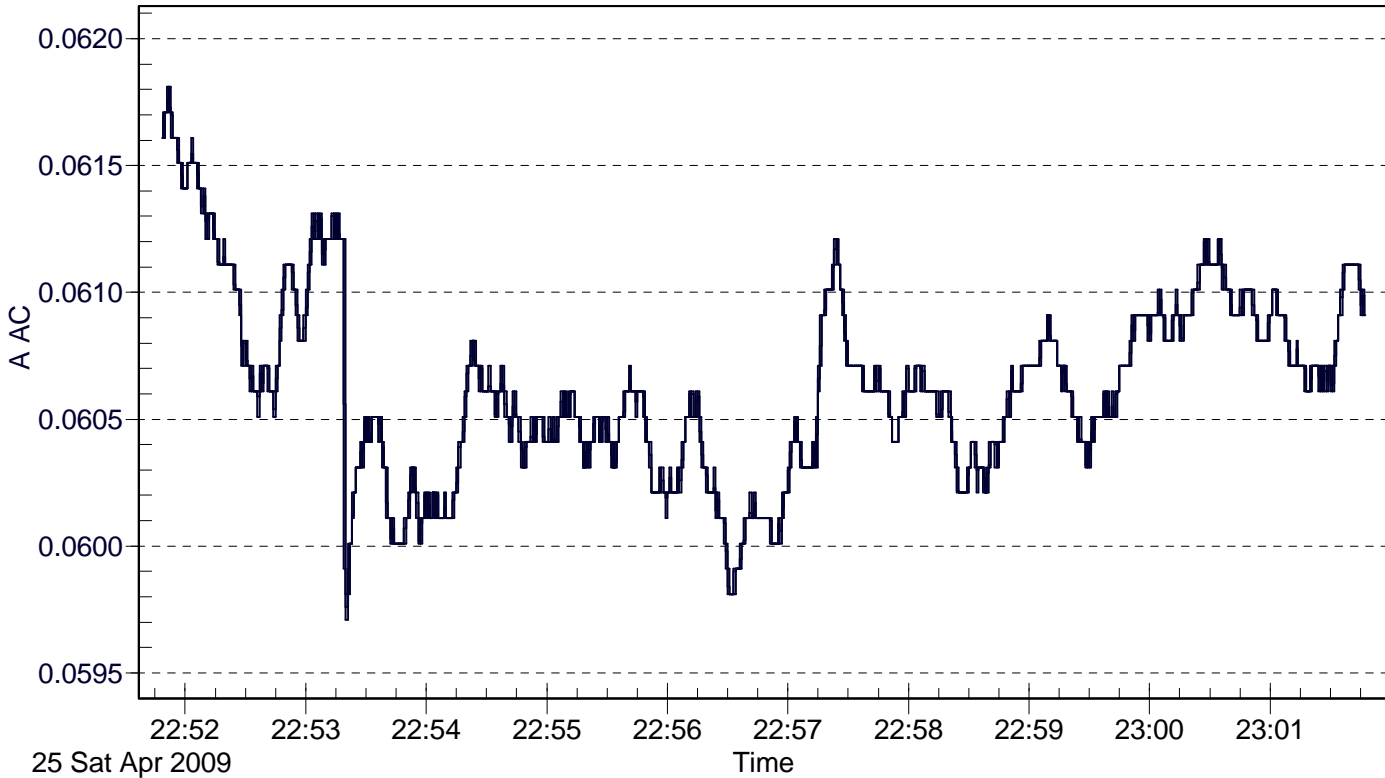

Keyword:

Form Saved Time: 4/26/2009 1:53:01 AM

Upload Time: 4/26/2009 12:56:19 AM

Start Time	4/25/2009 10:51:49 PM
Stop Time	4/25/2009 11:01:47 PM
Elapsed Time	0:09:58
Interval	0:00:00
Readings (All, Intervals, Events)	600 / 599 / 2
Logging Setup	Setting when uploaded: 4%
Session Name	Recording 3

Test Purpose:

Measure amperage of greenStation in "Standby" state.

	Max Time	Max	Average	Min	Min Time	Sc
	10:51:51 PM	0.0618 A A	0.0606 A A	0.0597 A A	10:53:20 PM	(n

Graph Name:

Show Data: All Graph View: All

Comments

A	Sample	Start Time	Duration	Max Time	Max	Average	Min Time	Min	Description	Stop Time
590	0.0611 A A	11:01:37 PM	0:00:01.0	11:01:37 PM	0.0611 A A	0.0611 A A	11:01:37 PM	0.0611 A A	Interval	11:01:38 PM
591	0.0611 A A	11:01:38 PM	0:00:01.0	11:01:38 PM	0.0611 A A	0.0611 A A	11:01:38 PM	0.0611 A A	Interval	11:01:39 PM
592	0.0611 A A	11:01:39 PM	0:00:01.0	11:01:39 PM	0.0611 A A	0.0611 A A	11:01:39 PM	0.0611 A A	Interval	11:01:40 PM
593	0.0611 A A	11:01:40 PM	0:00:01.0	11:01:40 PM	0.0611 A A	0.0611 A A	11:01:40 PM	0.0611 A A	Interval	11:01:41 PM
594	0.0611 A A	11:01:41 PM	0:00:01.0	11:01:41 PM	0.0611 A A	0.0611 A A	11:01:41 PM	0.0611 A A	Interval	11:01:42 PM
595	0.0611 A A	11:01:42 PM	0:00:01.0	11:01:42 PM	0.0611 A A	0.0611 A A	11:01:42 PM	0.0611 A A	Interval	11:01:43 PM
596	0.0611 A A	11:01:43 PM	0:00:01.0	11:01:43 PM	0.0611 A A	0.0611 A A	11:01:43 PM	0.0611 A A	Interval	11:01:44 PM
597	0.0611 A A	11:01:44 PM	0:00:01.0	11:01:44 PM	0.0611 A A	0.0610 A A	11:01:44 PM	0.0610 A A	Interval	11:01:45 PM
598	0.0610 A A	11:01:45 PM	0:00:01.0	11:01:45 PM	0.0610 A A	0.0609 A A	11:01:45 PM	0.0609 A A	Interval	11:01:46 PM
599	0.0609 A A	11:01:46 PM	0:00:00.9	11:01:46 PM	0.0610 A A	0.0610 A A	11:01:46 PM	0.0609 A A	Stable	11:01:47 PM
600	0.0609 A A	11:01:47 PM	0:00:00.0						Logging Stopped	11:01:47 PM